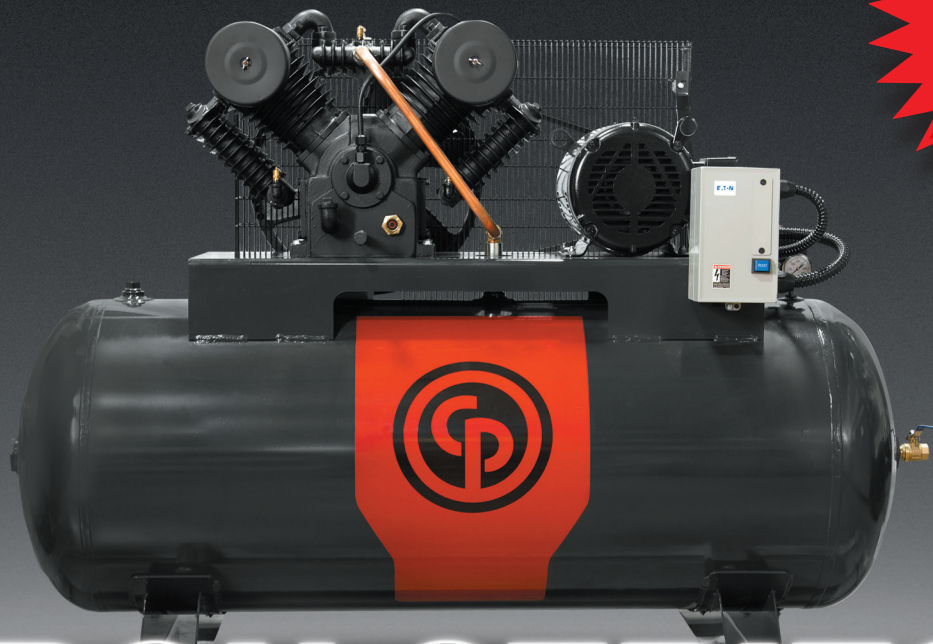

NEW

IRON SERIES

RCP-C 5-20 HP

Chicago Pneumatic's Iron Series Compressors feature all cast iron design pumps. Models include simplex compressor packages from 5-10 HP and duplex compressors at 20 HP. Choose from our standard or premium (full featured) models. All Iron Series Compressors come with the 2 Year CP Secure Warranty with no additional purchase required.

Standard Features:

- Cast iron construction
- Automotive style rod bearings and wrist pins
- Concentric ring valves
- Splash lubricated
- Finned coolers

RCP-C Iron Series

Two Stage Electric Simplex							
Part Number	HP	Model	Tank gal.	Electrics V/Ph.	cfm displ.	cfm 100 psi	Ship Wt lbs
8090252985	5	RCP-C581VS	80V	208-230/1	21.8	18.0	580
8090252993	5	RCP-C583VS	80V	208-230/3	21.8	18.0	580
8090253009	5	RCP-C583VS4	80V	460/3	21.8	18.0	580
Separator							
8090253017	7.5	RCP-C7581VS	80V	208-230/1	27.8	23.0	600
8090253025	7.5	RCP-C7583VS	80V	208-230/3	27.8	23.0	600
8090253033	7.5	RCP-C7583VS4	80V	460/3	27.8	23.0	600
Separator							
8090253082	10	RCP-C10123HS	120H	208-230/3	42.4	35.0	830
8090253090	10	RCP-C10123HS4	120H	460/3	42.4	35.0	830
8090253066	10	RCP-C10123VS	120V	208-230/3	42.4	35.0	890
8090253074	10	RCP-C10123VS4	120V	460/3	42.4	35.0	890
Premium Models							
8090253520	10	RCP-C10123H	120H	208-230/3	42.4	35.0	840
8090253538	10	RCP-C10123H4	120H	460/3	42.4	35.0	840
8090253504	10	RCP-C10123V	120V	208-230/3	42.4	35.0	900
8090253512	10	RCP-C10123V4	120V	460/3	42.4	35.0	900
Duplex Models							
8090253314	20 (2 X 10)	RCP-C20123D	120H	208-230/3	84.8	70.0	1395
8090253322	20 (2 X 10)	RCP-C20123D4	120H	460/3	84.8	70.0	1395
8090253330	20 (2 X 10)	RCP-C20203D	200H	208-230/3	84.8	70.0	1525
8090253348	20 (2 X 10)	RCP-C20203D4	200H	460/3	84.8	70.0	1525

Standard Features

- Start-Stop Pressure Switch Control, ASME Safety Valves
- Fully-Enclosed Belt Guard, Manual Tank Drain and Discharge Valve

Premium Models also Include:

- Low Oil Level Switch, Automatic Tank Drain, and Belt Guard Aftercooler